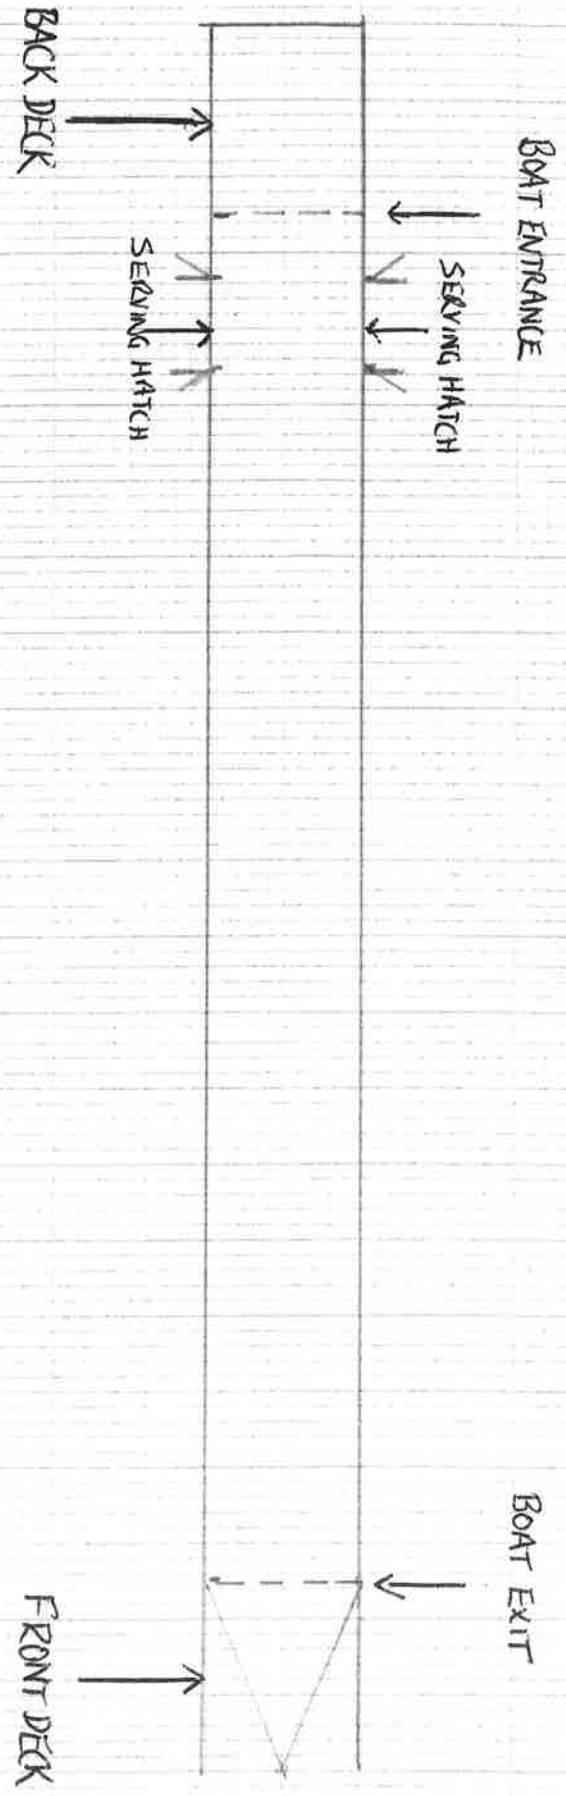

GEORGE NARROWBOAT BAR & BISTRO

TRADING LICENSE NO: 51431

PREMISES PLAN

SCALE 1CM = 1M

Picture of Kitchen area on The George Narrowboat

Serving Hatch of the George Narrowboat